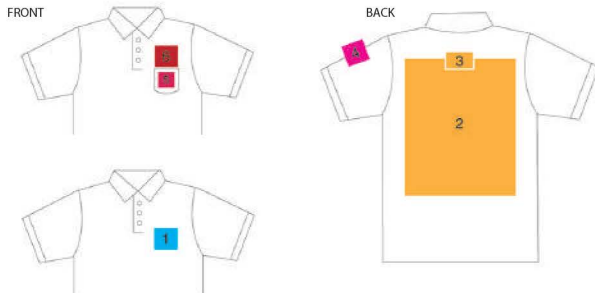

PRINT/ EMBROIDERY PATTERN POSITION DETERMINING

POLO SHIRT