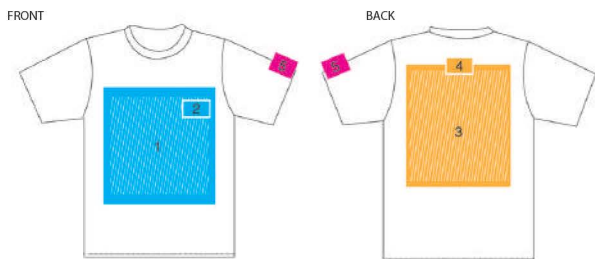

T-SHIRT

Printing Size

Height Location	70-90	100-110	120-130	140-160	S-3XL
1	WS15 x HS15	WS20 x HS20	WS25 x HS25	WS30 x HS30	
2	WS x HS				WS x HS
3	WS15 x HS15	WS20 x HS20	WS25 x HS25	WS30 x HS30	
4	WS x HS				WS x HS
5	WS x HS				WS x HS

Unit: CM