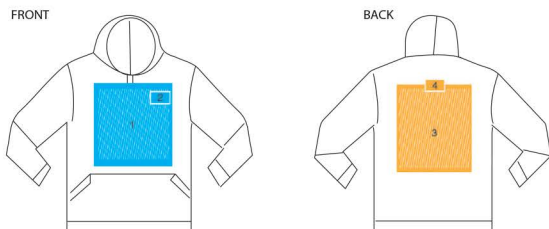

Unit: CM

CAP

Printing Size

Location	SIZE (56-60cm)
1	WS x HS
2	WS2 x HS
3	WS x HS

Unit: CM

SWEATER

Printing Size

Height Location	70-90	100-110	120-130	140-160	S-3XL
1	WS15 x HS15	WS20 x HS20	WS25 x HS25	WS30 x HS30	
2	WS x HS				WS x HS
3	WS15 x HS15	WS20 x HS20	WS25 x HS25	WS30 x HS30	
4	WS x HS				WS x HS