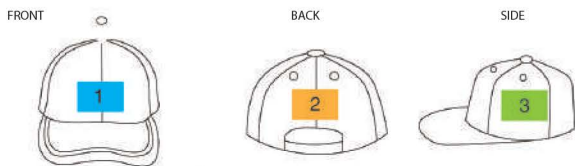

Unit: CM

CAP

Printing Size

Location	SIZE (56-60cm)
1	WS x HS
2	WS2 x HS
3	WS x HS

Unit: CM

SWEATER

Printing Size

Height Location	70-90	100-110	120-130	140-160	S-3XL
1	WS15 x HS15	WS20 x HS20	WS25 x HS25	WS30 x HS30	
2	WS x HS				WS x HS
3	WS15 x HS15	WS20 x HS20	WS25 x HS25	WS30 x HS30	
4	WS x HS				WS x HS